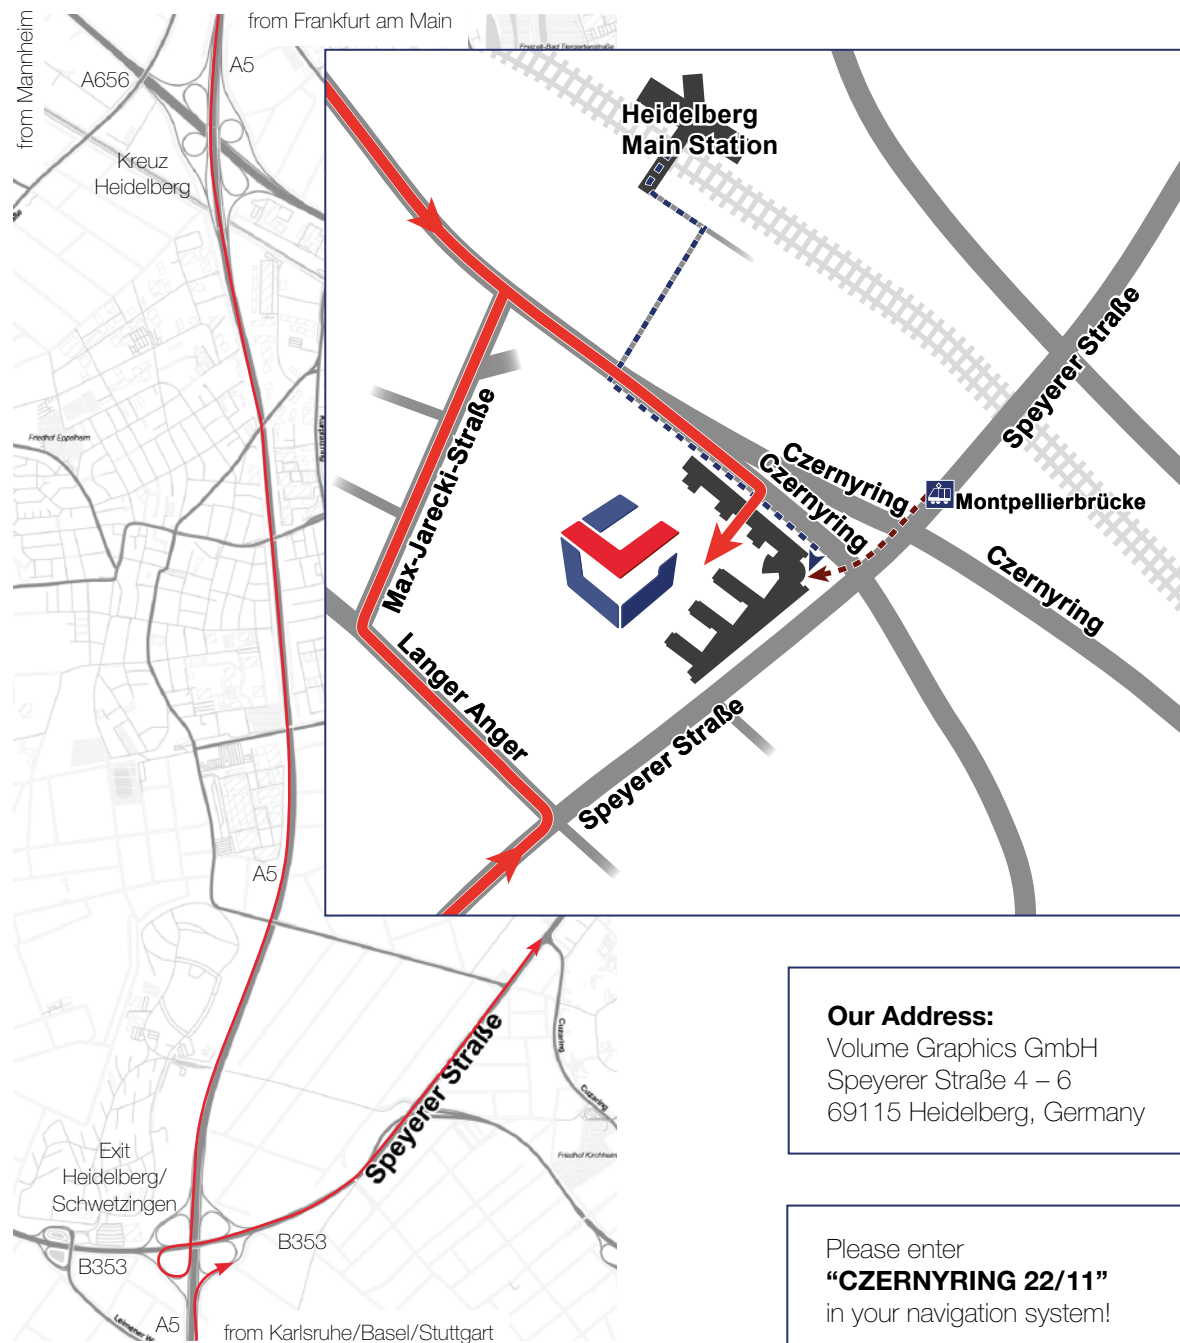

Directions to Volume Graphics

Arrival

- > By train—Most of the major train lines stop at either Heidelberg Main Station or the main station of the nearby city of Mannheim. Our offices are just a very short walk away from Heidelberg Main Station. Exit the main station via the exit “Bahnstadt” and follow the path marked with a blue, dashed line on the map.
- > By car—Our offices are located on the street that leads from the exit “Heidelberg/Schwetzingen” to the city center. You can find parking on the 2nd sub-level of our underground parking garage, which can be accessed from the courtyard entrance at Czernyring 22/11 (see next page).
- > By plane—The nearest international airports are Frankfurt Rhein-Main and Stuttgart. From there, you can quickly get to Heidelberg either by car or train.
- > By tram—The tram stop “Montpellierbrücke” on line 22 is only a few meters away from our office building. Follow the path marked with a red, dashed line on the map.

Our Address:
Volume Graphics GmbH
Speyerer Straße 4 – 6
69115 Heidelberg, Germany

Please enter
“CZERNYRING 22/11”
in your navigation system!

Overview Underground Parking Garage 2nd Sub-Level

View Arrival from Czernyring